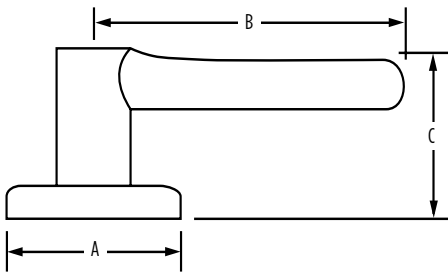

DAYLON SQUARE ROSE

Box Pack Specifications

SATIN NICKEL

SATIN CHROME

POLISHED CHROME

MATTE BLACK

AVAILABLE FUNCTIONS:

Passage

Privacy

Entry

Inactive

DAL		 20 min.	 3 Hour	Satin Nickel	Polished Chrome	Satin Chrome	Matte Black
Passage	SL1000DAL SQT	<input type="checkbox"/>	<input type="checkbox"/>	<input type="checkbox"/>	<input type="checkbox"/>	<input type="checkbox"/>	<input type="checkbox"/>
Privacy	SL3000DAL SQT	<input type="checkbox"/>	<input type="checkbox"/>	<input type="checkbox"/>	<input type="checkbox"/>	<input type="checkbox"/>	<input type="checkbox"/>
Inactive	SL7000DAL SQT	<input type="checkbox"/>	<input type="checkbox"/>	<input type="checkbox"/>	<input type="checkbox"/>	<input type="checkbox"/>	<input type="checkbox"/>
Passage 3HR UL	SL1002DAL SQT	<input type="checkbox"/>	<input type="checkbox"/>	<input type="checkbox"/>	<input type="checkbox"/>	<input type="checkbox"/>	<input type="checkbox"/>

SPECIFICATIONS

Door Prep	Cross Bore 2-1/8" Edge Bore 1" Latch Face 1"x2-1/4"
Backset	Adjustable to 2-3/8" or 2-3/4"
Door Thickness	1-3/8"-1-3/4" doors standard thickness
Cylinder	P&T(5 pin).
Faceplates	1"x2-1/4" Must specify square radius or drive-in
Strikes	2-1/4" full lip. Specify round corner or square corner
Bolt	1/2" throw. Nickel plated
Door Handing	Reversible for right or left-handed doors
ANSI/BHMA	A156.5 Grade 3
ADA	N/A
UL	Meets UL 3 hour fire rating for all UL functions
ASTM	All Weiser product meets ASTM E 331 water penetration testing

Dimensions	A	B	C	C (Keyed)
Daylon (Square Rose)	2 9/16"	3 5/8"	2 3/8"	

WARRANTY:

Safelock by Weiser™ products provide a "Lifetime Mechanical & 5 Year-Limited Finish Warranty" that covers all defects in material and workmanship. For more information, please visit ca.weiserlock.com/en/warranty/.